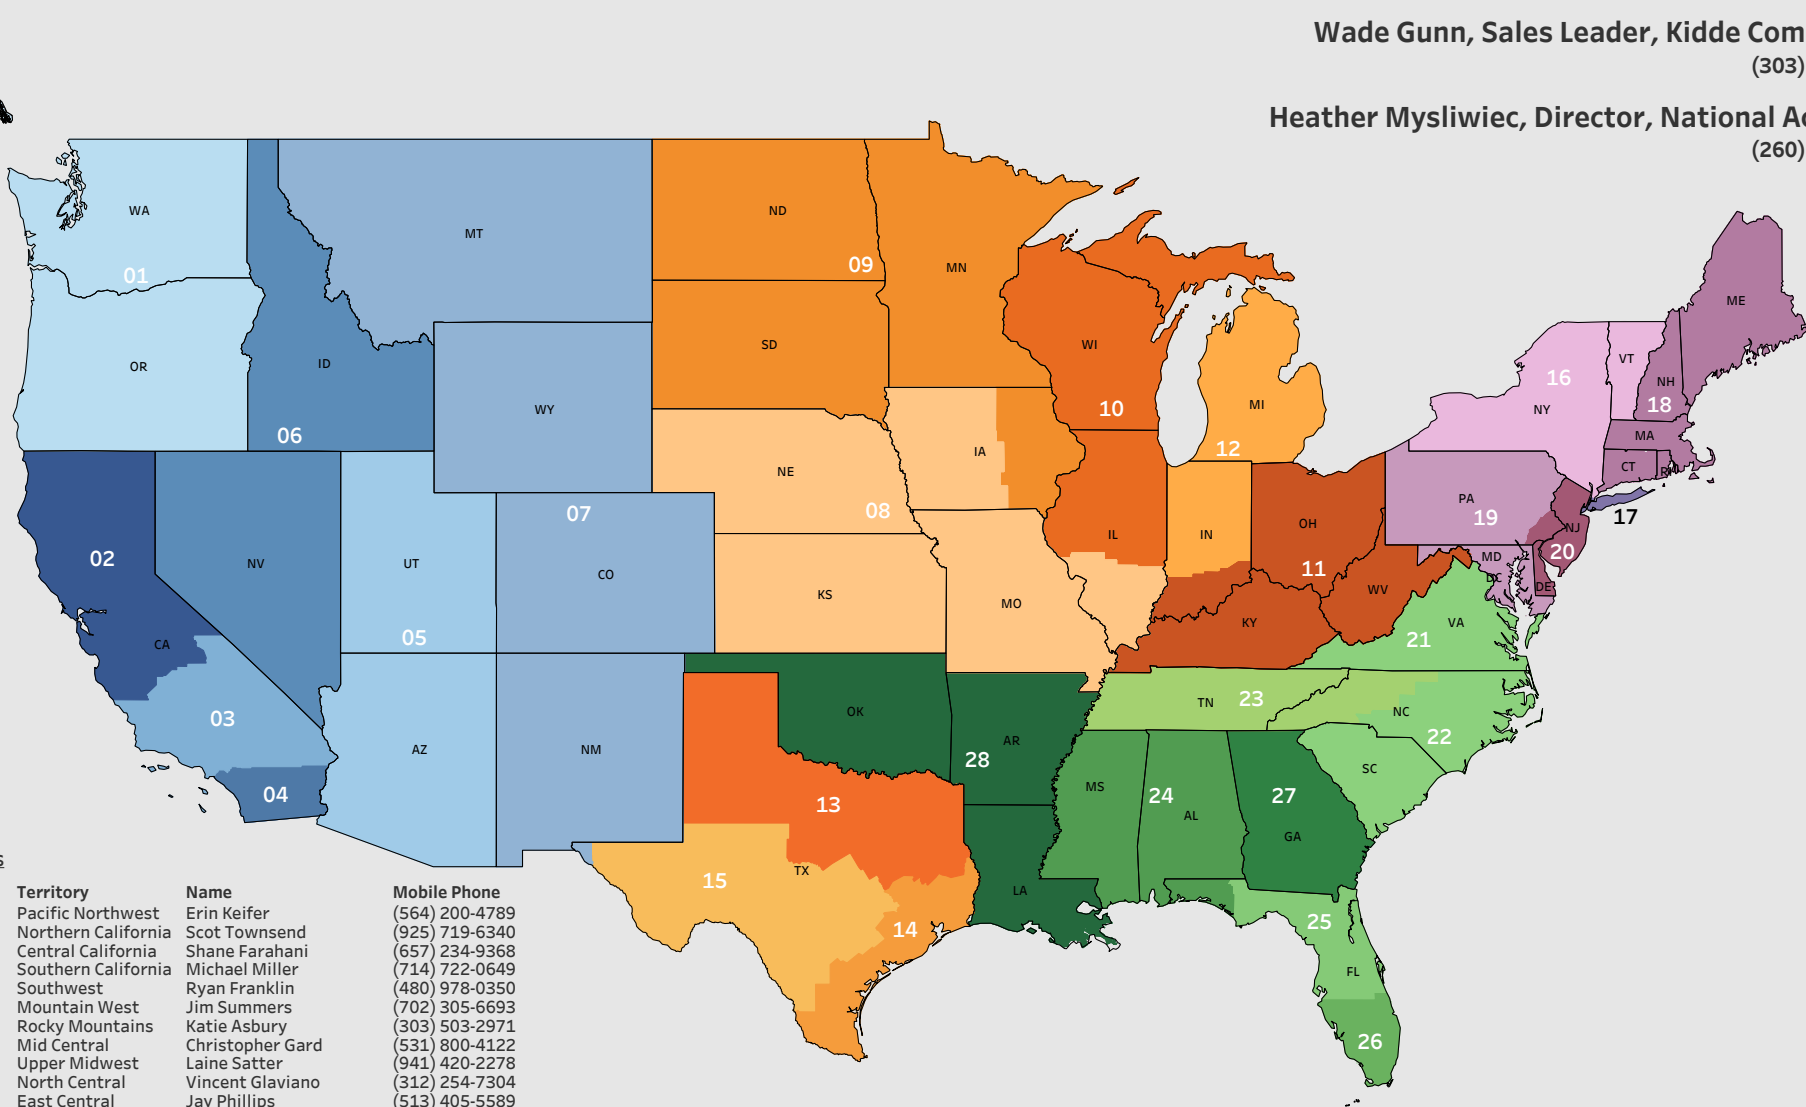

US Sales Territories

Wade Gunn, Sales Leader, Kidde Commercial

(303) 241-0172

Heather Mysliwicz, Director, National Accounts

(260) 229-0115

District Managers

| Key | Region | Territory | Name | Mobile Phone |
|-----|-----------|---------------------|------------------|----------------|
| 01 | West | Pacific Northwest | Erin Keifer | (564) 200-4789 |
| 02 | West | Northern California | Scot Townsend | (925) 719-6340 |
| 03 | West | Central California | Shane Farahani | (657) 234-9368 |
| 04 | West | Southern California | Michael Miller | (714) 722-0649 |
| 05 | West | Southwest | Ryan Franklin | (480) 978-0350 |
| 06 | West | Mountain West | Jim Summers | (702) 305-6693 |
| 07 | West | Rocky Mountains | Katie Asbury | (303) 503-2971 |
| 08 | Central | Mid Central | Christopher Gard | (531) 800-4122 |
| 09 | Central | Upper Midwest | Laine Satter | (941) 420-2278 |
| 10 | Central | North Central | Vincent Glaviano | (312) 254-7304 |
| 11 | Central | East Central | Jay Phillips | (513) 405-5589 |
| 12 | Central | Great Lakes | Tracy Gilliland | (765) 366-7139 |
| 13 | Central | North Texas | Anthony Ross | (682) 359-4791 |
| 14 | Central | South East Texas | Brian Burkholder | (346) 254-5472 |
| 15 | Central | Central Texas | John Carpenter | (512) 713-3590 |
| 16 | Northeast | Upstate NY | Jacob Scheer | (585) 776-5008 |
| 17 | Northeast | NYC Metro | Andrew Reed | (329) 227-8201 |
| 18 | Northeast | New England | Greg Tweedie | (203) 308-3082 |
| 19 | Northeast | Mid Atlantic | Eddie Keith | (667) 367-7182 |
| 20 | Northeast | Delaware Valley | Jennifer Pennola | (201) 241-1426 |
| 21 | Southeast | Virginia | David Palmer | (540) 666-8550 |
| 22 | Southeast | Carolinas | Jack Partlow | (803) 992-4231 |
| 23 | Southeast | Tennessee Valley | Calvin Jennings | (931) 709-7905 |
| 24 | Southeast | Gulf | Justin Smith | (769) 280-7566 |
| 25 | Southeast | North Florida | Patrick Mills | (904) 603-8722 |
| 26 | Southeast | South Florida | Gabrielle Furrow | (941) 414-2465 |
| 27 | Southeast | South Atlantic | Thomas Battista | (404) 558-2064 |
| 28 | Southeast | Mid South | Bob Van Haaren | (870) 404-5154 |